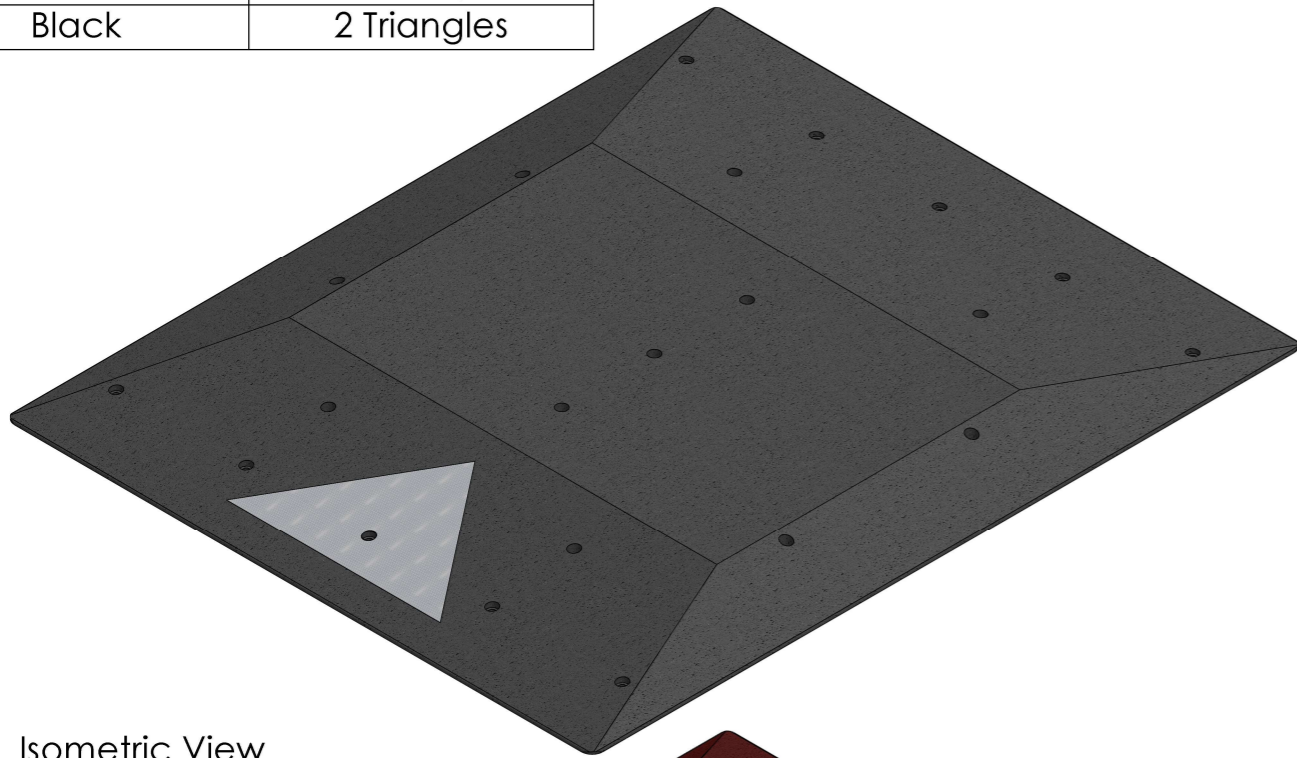

Speed Cushions Availability

Colour	Markings
Red	1 Triangle
Red	2 Triangles
Black	1 Triangle
Black	2 Triangles

Speed Cushion
1650 x 2000
Weight: 170kg

Isometric View
Scale 1:15

Revision	Comment	Date	Unless otherwise stated dimensions are in millimeters.
A	First Issue.	25-11-21	
...	
...	Tolerances: Fabrication: ±1.5mm Manufacturing: ±5mm
...	

Customer.	Dwg No. RHP-0073
Material Recycled Tyre Rubber	Dwg Name. Speed Cushion - 2000 x 1650
Scale: 1:10 Unless Stated	Page Number. 1 of 1