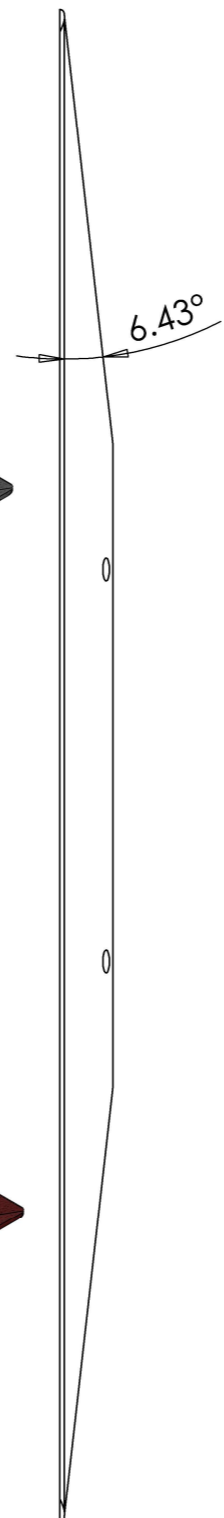

Speed Cushions Availability

Colour	Markings
Red	1 Triangle
Red	2 Triangles
Black	1 Triangle
Black	2 Triangles

Speed Cushion
1650 x 2000
Weight: 170kg

Isometric View
Scale 1:15

Revision	Comment	Date	Unless otherwise stated dimensions are in millimeters.
A	First Issue.	25-11-21	
...	
...	Tolerances: Fabrication: ±1.5mm Manufacturing: ±5mm
...	

If in doubt, ask! Deburr and break sharp edges. Property of Rosehill Polymers

Rosehill Polymers Rosehill Mills Sowerby Bridge West Yorkshire HX6 2JT +44(0) 1422 839610	Drawn. JB Gleadell	Date. 25-11-21
	Checked.	Date.
	Approved.	Date.

Customer.	Dwg No. RHP-0073
Material Recycled Tyre Rubber	Dwg Name. Speed Cushion - 2000 x 1650
Scale: 1:10 Unless Stated	Page Number. 1 of 1