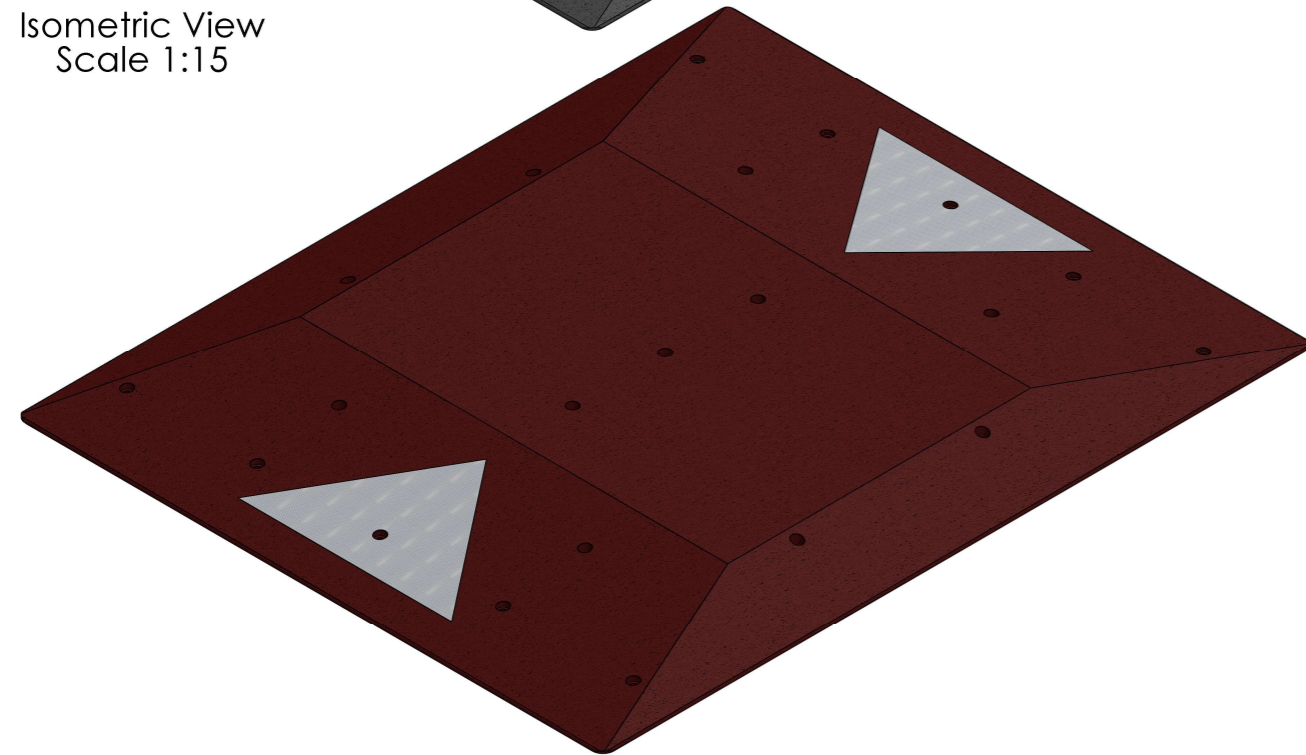

Speed Cushions Availability

Colour	Markings
Red	1 Triangle
Red	2 Triangles
Black	1 Triangle
Black	2 Triangles

Speed Cushion
1650 x 2000
Weight: 170kg

Isometric View
Scale 1:15

Revision	Comment	Date	Unless otherwise stated dimensions are in millimeters.
A	First Issue.	25-11-21	
...	
...	Tolerances: Fabrication: ±1.5mm Manufacturing: ±5mm
...	

Customer.	Dwg No. RHP-0073
Material Recycled Tyre Rubber	Dwg Name. Speed Cushion - 2000 x 1650
Scale: 1:10 Unless Stated	Page Number. 1 of 1