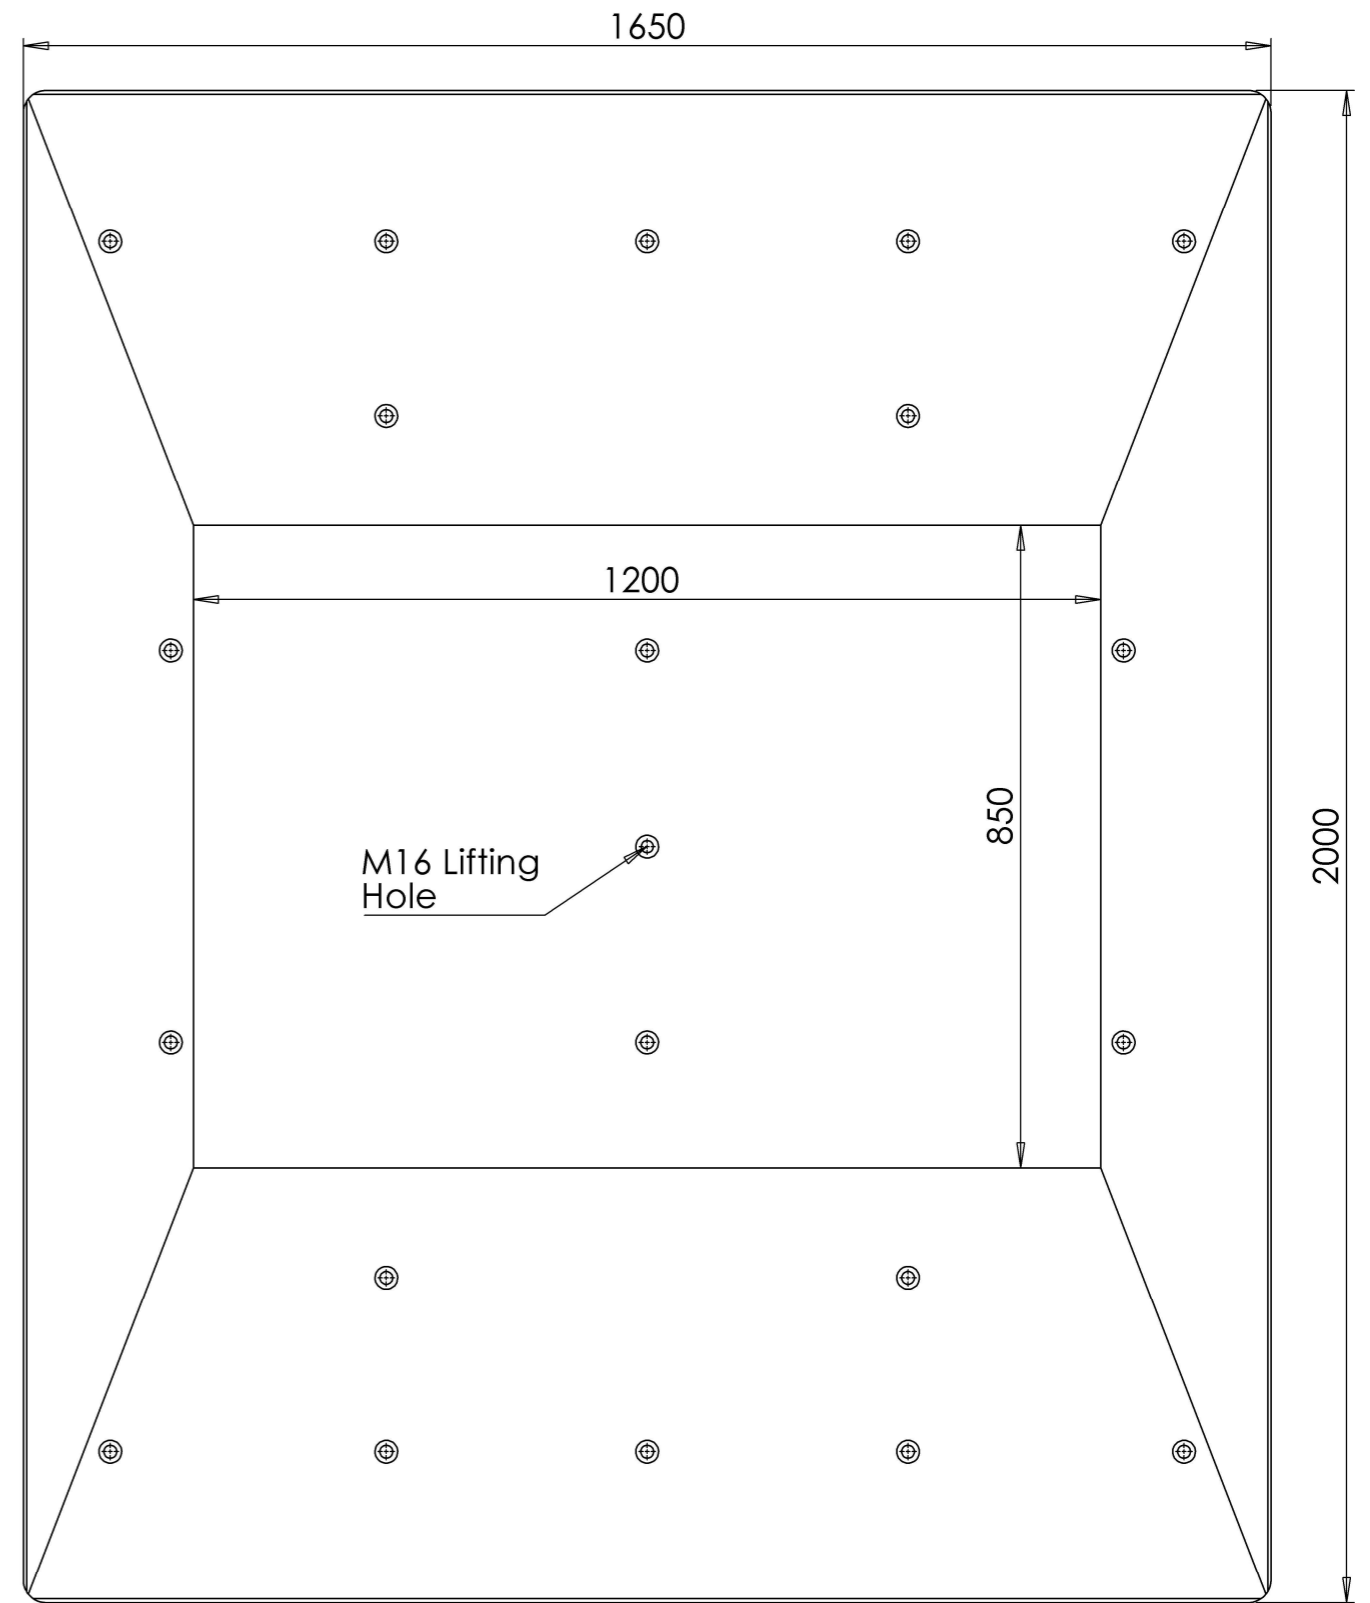

Speed Cushions Availability

Colour	Markings
Red	1 Triangle
Red	2 Triangles
Black	1 Triangle
Black	2 Triangles

Speed Cushion
1650 x 2000
Weight: 170kg

Isometric View
Scale 1:15

Revision	Comment	Date	Unless otherwise stated dimensions are in millimeters.
A	First Issue.	25-11-21	
...	
...	Tolerances: Fabrication: ±1.5mm Manufacturing: ±5mm
...	

If in doubt, ask! Deburr and break sharp edges. Property of Rosehill Polymers

Rosehill Polymers Rosehill Mills Sowerby Bridge West Yorkshire HX6 2JT +44(0) 1422 839610	Drawn. JB Gleadell	Date. 25-11-21
	Checked.	Date.
	Approved.	Date.

Customer.	Dwg No. RHP-0073
Material Recycled Tyre Rubber	Dwg Name. Speed Cushion - 2000 x 1650
Scale: 1:10 Unless Stated	Page Number. 1 of 1