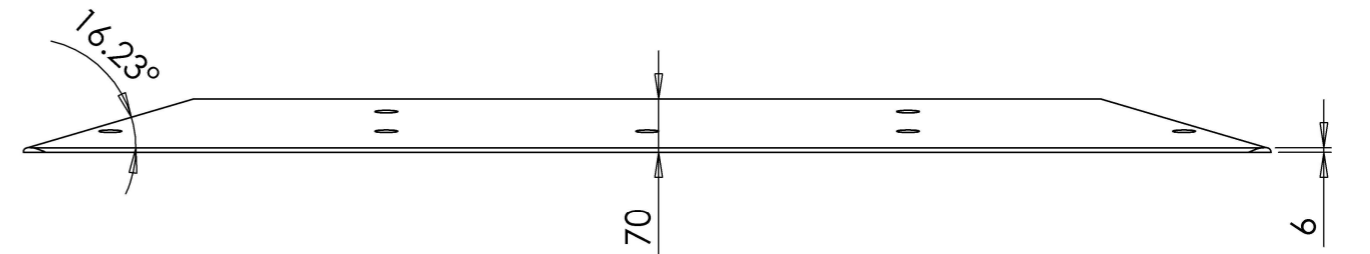

Speed Cushions Availability

Colour	Markings
Red	1 Triangle
Red	2 Triangles
Black	1 Triangle
Black	2 Triangles

Speed Cushion
1650 x 2000
Weight: 170kg

Isometric View
Scale 1:15

Revision	Comment	Date	Unless otherwise stated dimensions are in millimeters.
A	First Issue.	25-11-21	
...	
...	Tolerances: Fabrication: ±1.5mm Manufacturing: ±5mm
...	

If in doubt, ask! Deburr and break sharp edges. Property of Rosehill Polymers

Rosehill Polymers Rosehill Mills Sowerby Bridge West Yorkshire HX6 2JT +44(0) 1422 839610	Drawn. JB Gleadell	Date. 25-11-21
	Checked.	Date.
	Approved.	Date.

Customer.	Dwg No. RHP-0073
Material Recycled Tyre Rubber	Dwg Name. Speed Cushion - 2000 x 1650
Scale: 1:10 Unless Stated	Page Number. 1 of 1